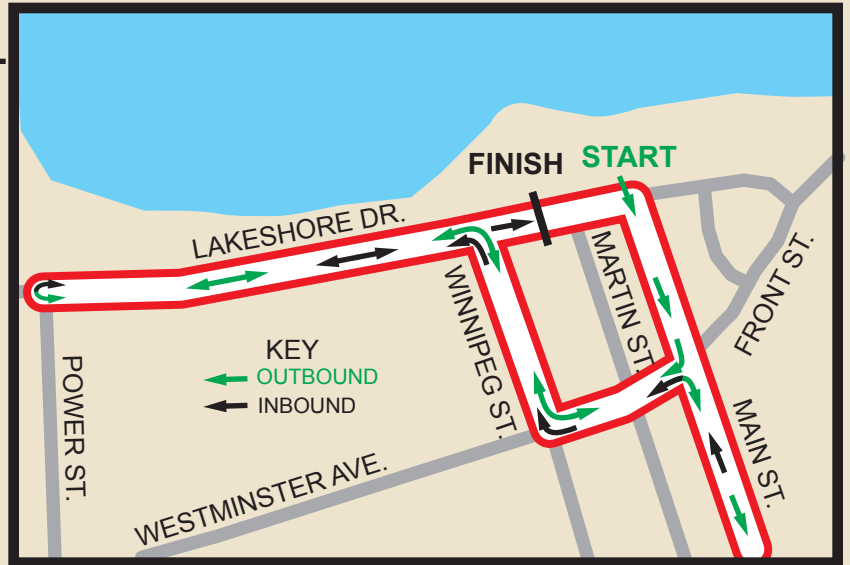

PENTICTON

97

SKAHA LAKE

KALEDEN

3A

OKANAGAN FALLS

**RUN TURNAROUND
SPECIAL NEEDS PICKUP
(Christie Beach)**

LAKESHORE DR.

FINISH START

MAIN ST.

S. MAIN ST.

EASTSIDE / LAKESIDE RD.

SKAHA ESTATES

MAIN ST.

97

RUN COURSE
42.2 km - 26.2 Miles